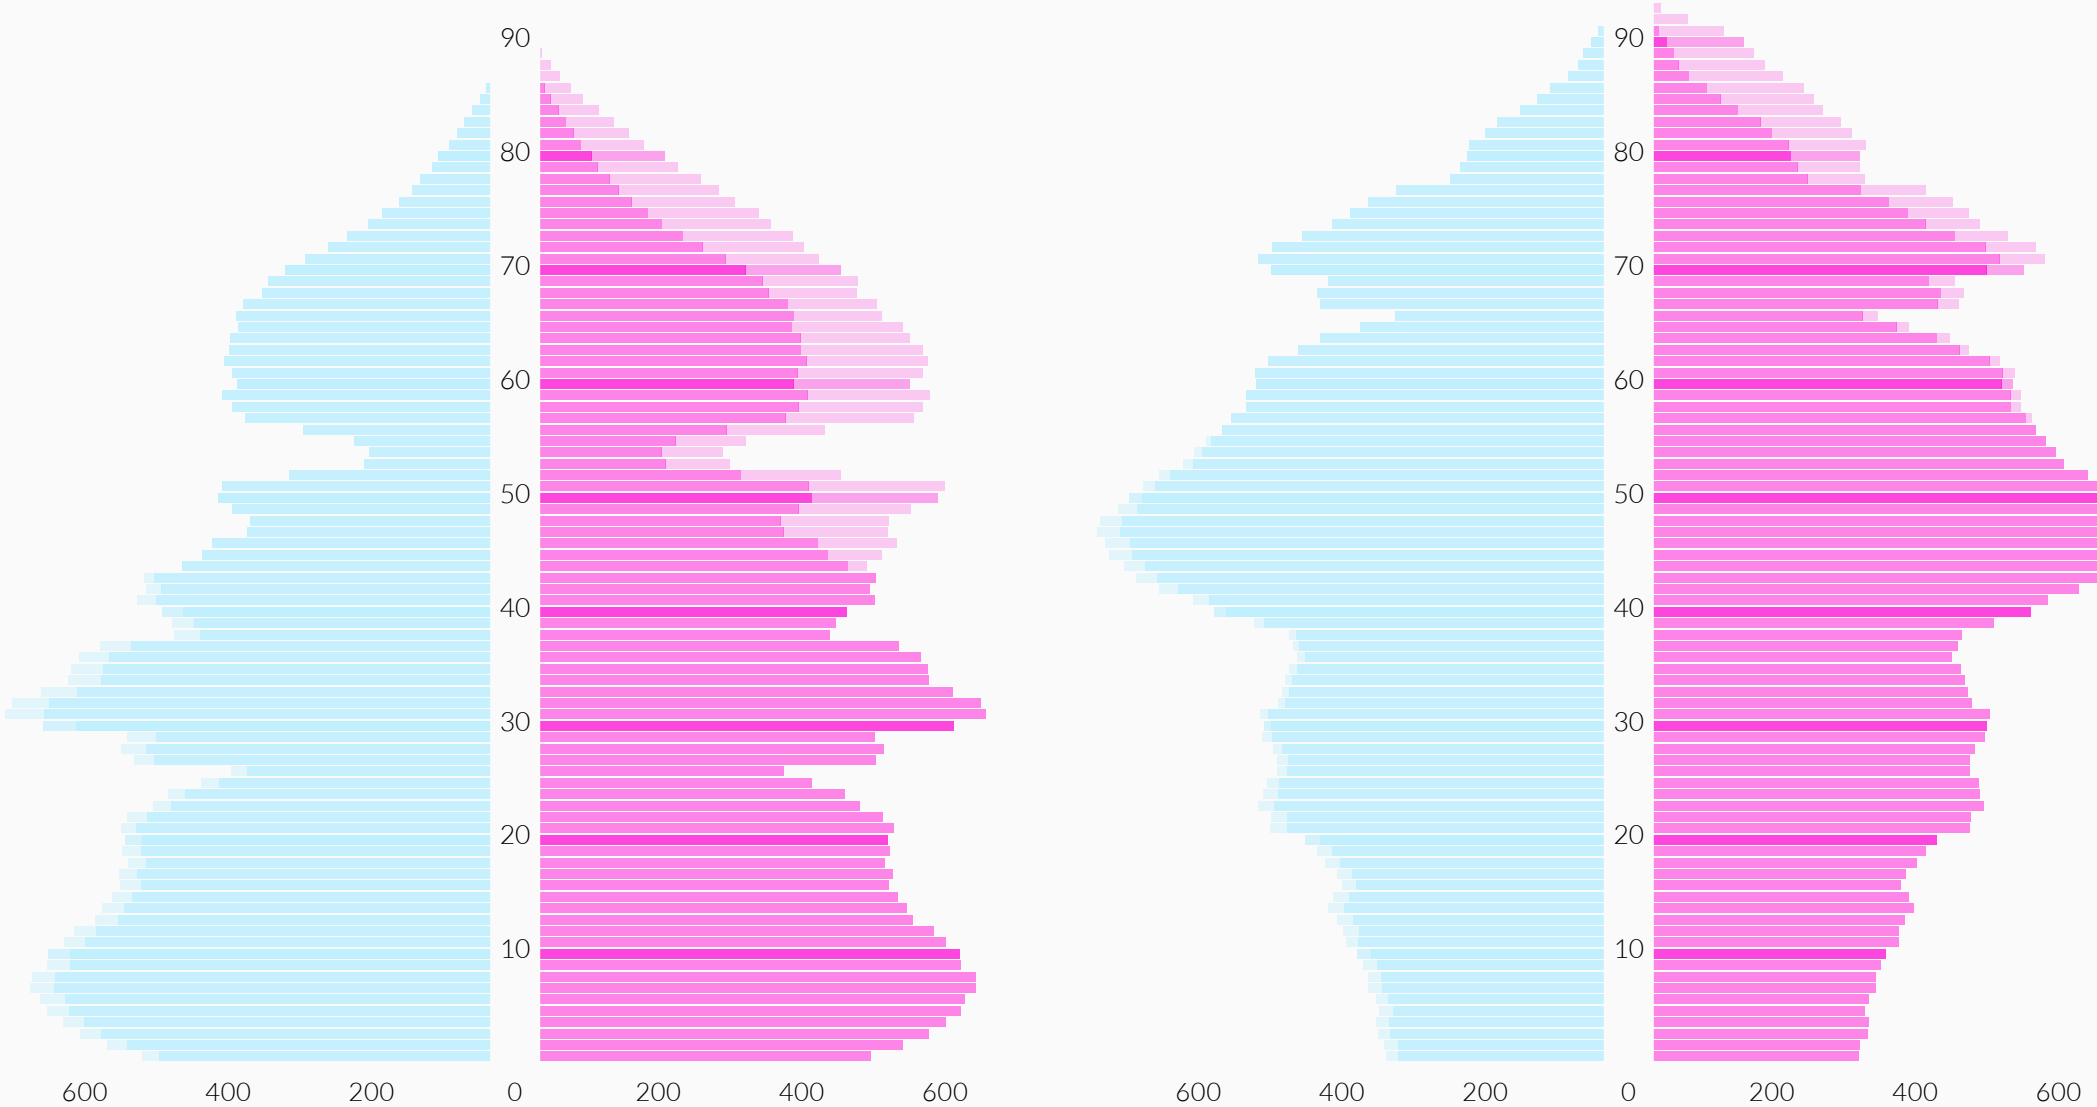

# Age structure of the population in Germany

All values in thousands per year of age.

Men

1970

Women

Men

2010

Women

Outer highlighted areas: surplus of women and men.

Source: [www.destatis.de/bevoelkerungspyramide/](http://www.destatis.de/bevoelkerungspyramide/)