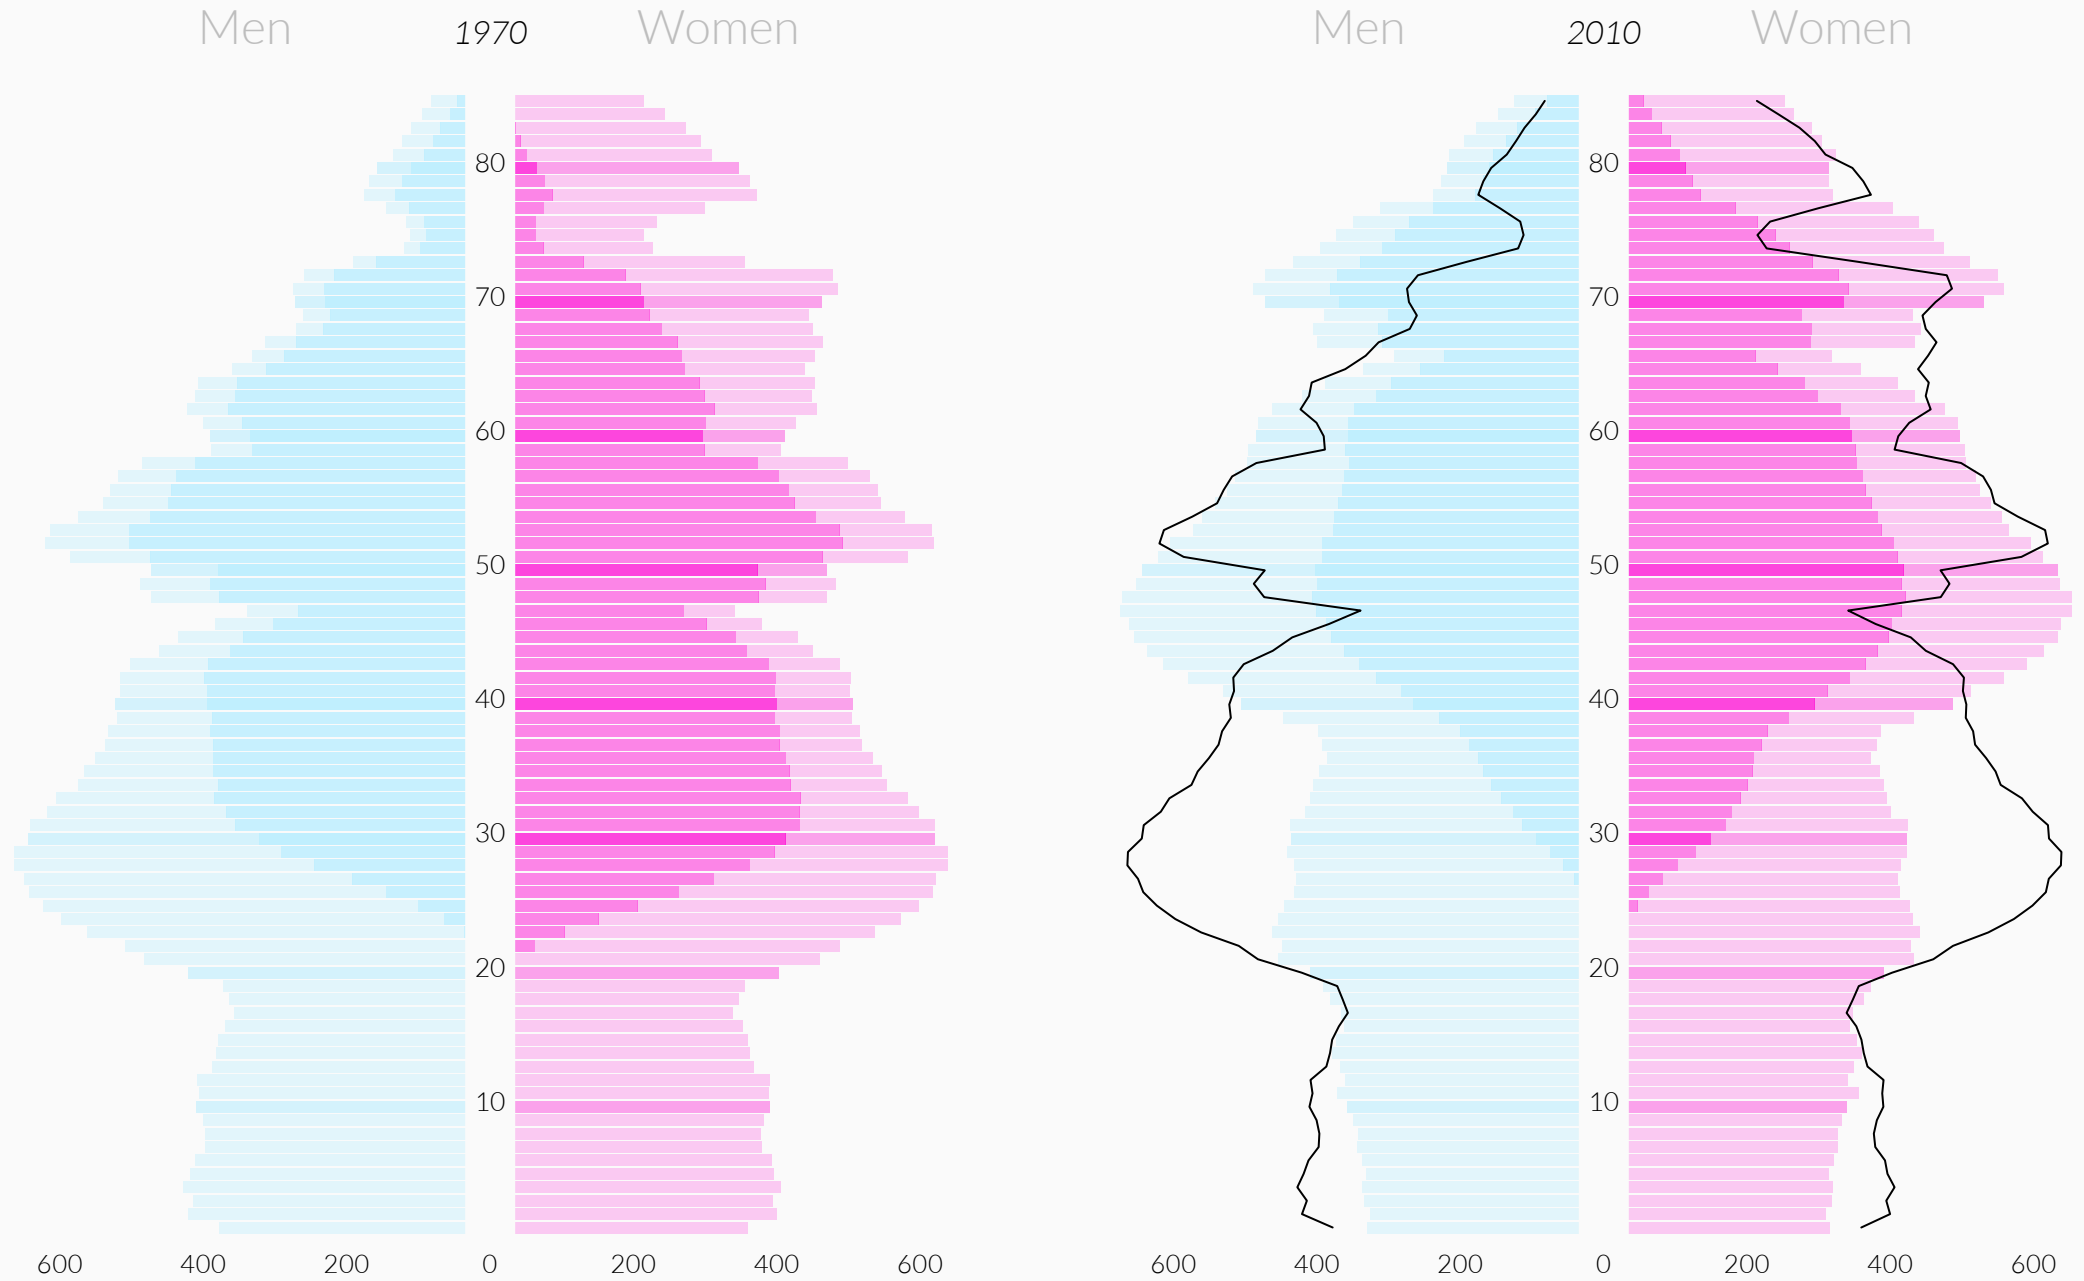

Age structure and married proportion of the population in Germany

all values in thousand per year of age

Inner highlighted areas: married

destatis, GENESIS-Online, Tab. 12411-0008