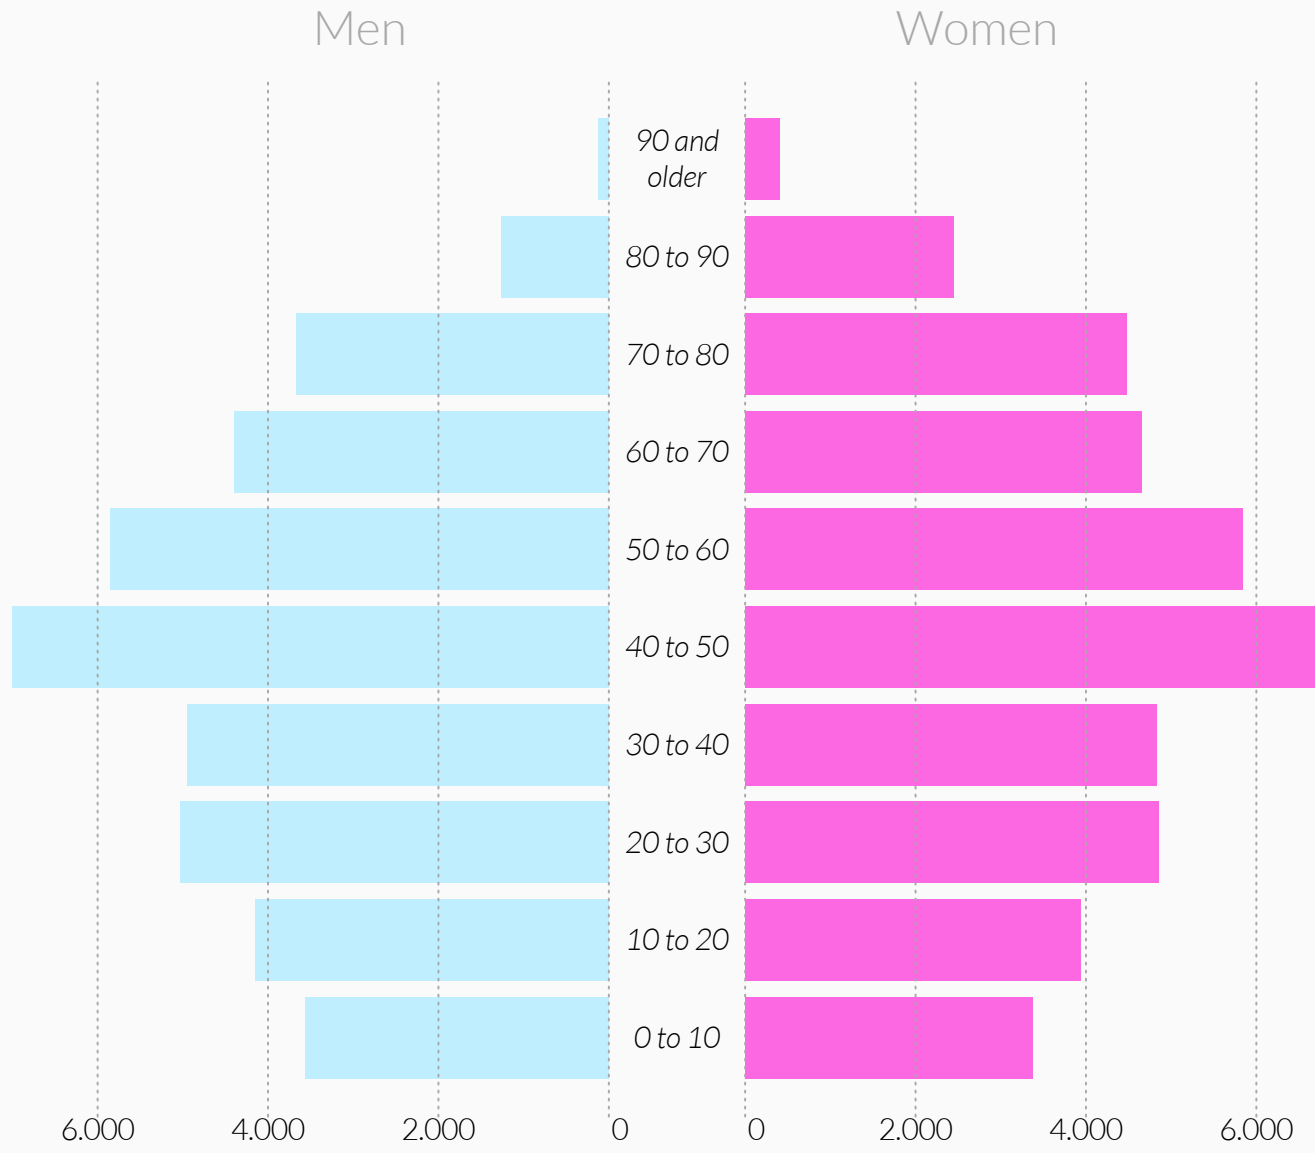

Age structure of the population in Germany

Values in thousand per year of age

...

Source: www.destatis.de/bevoelkerungspyramide, own calculations