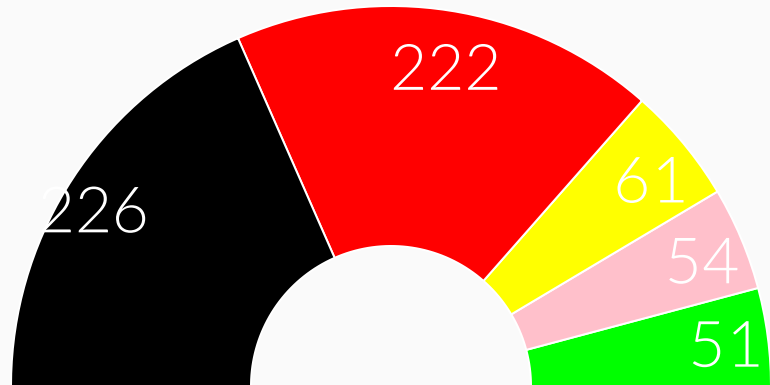

# Seat distribution in the German Bundestag

16th German Bundestag

17th German Bundestag

■ Union (CDU/CSU)  
■ Socialist Party (SPD)

■ Free Democratic Party (FDP)  
■ Left Party (Die Linke)

■ Alliance '90/The Greens (Bündnis 90/Die Grünen)