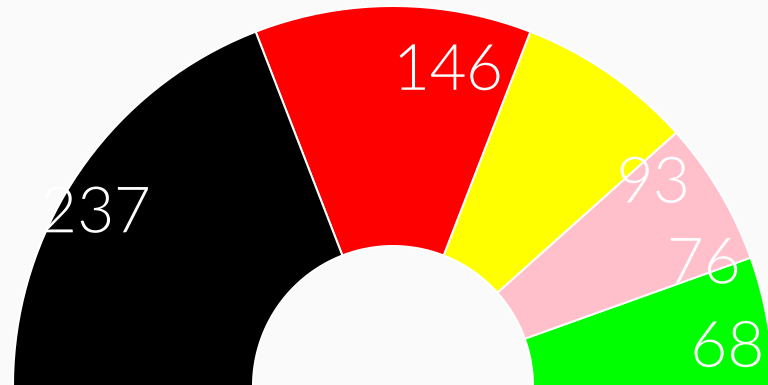

# Seat distribution in the German Bundestag

16th German Bundestag

17th German Bundestag

■ Union (CDU/CSU)  
■ Socialist Party (SPD)

■ Free Democratic Party (FDP)  
■ Left Party (Die Linke)

■ Alliance '90/The Greens (Bündnis 90/Die Grünen)