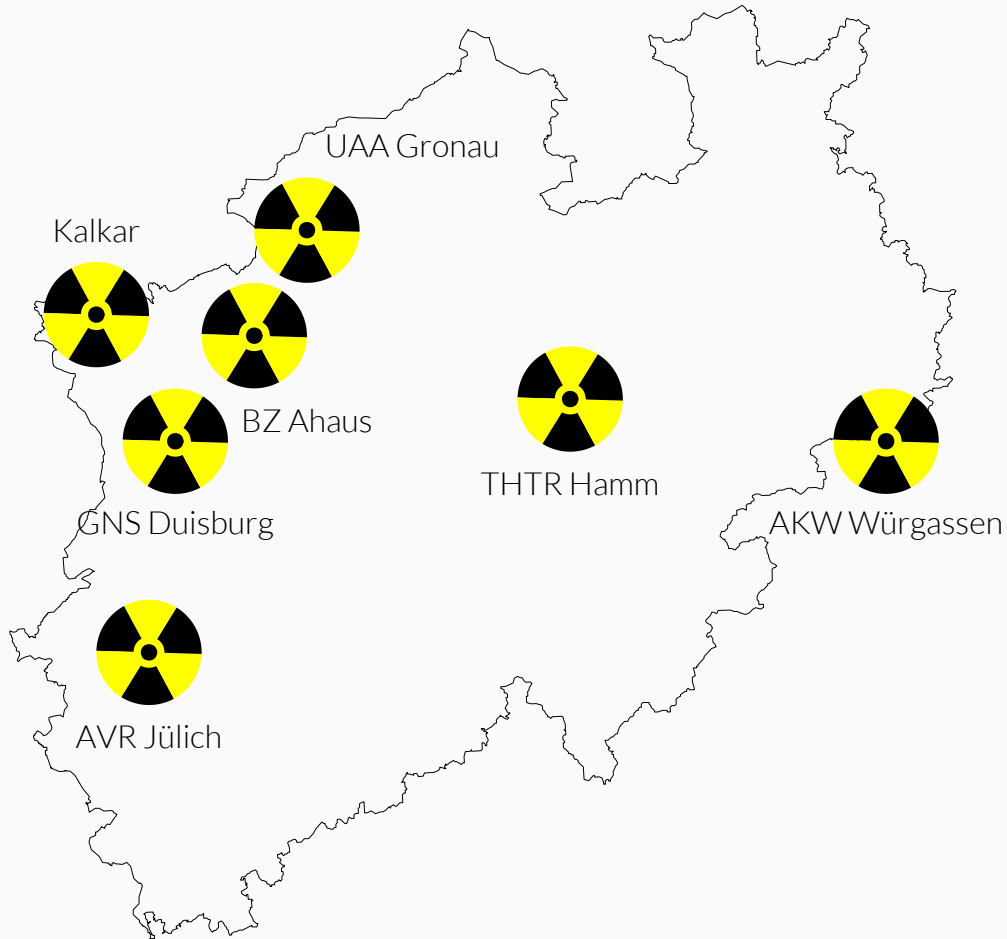

# Nuclear Country North Rhine-Westphalia

*important companies of the nuclear industry are located in NRW*

Source: [www.bund-nrw.de](http://www.bund-nrw.de)