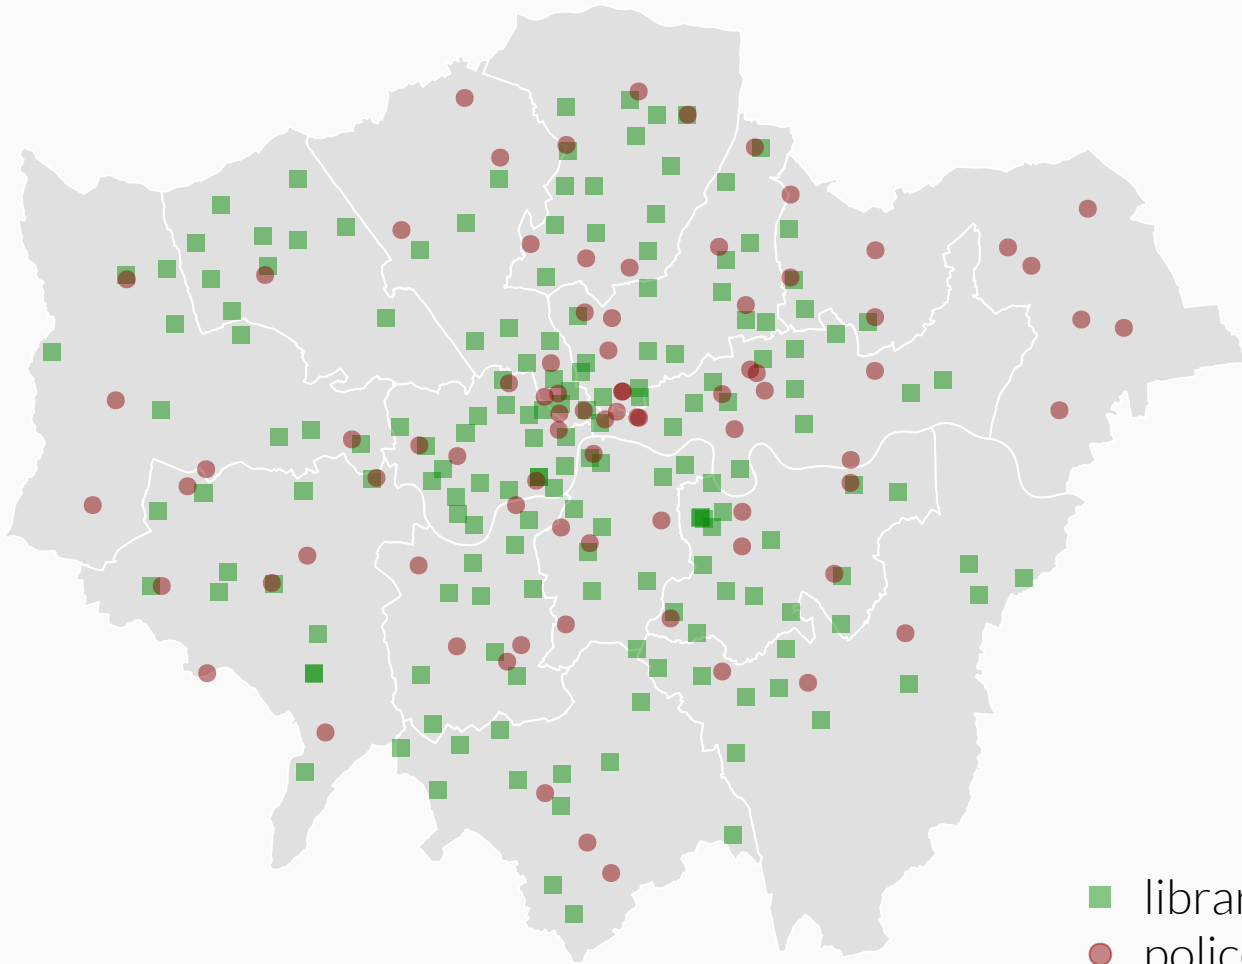

'Amenities' in OpenStreetMap

In London ...

■ library
● police

adm. Borders: parlvid.mysociety.org:81/os/

OSM-Data: metro.teczno.com/

... and in New York

adm. Borders: www.nycgov/html/dcp/html/bytes/dwndistricts.shtml