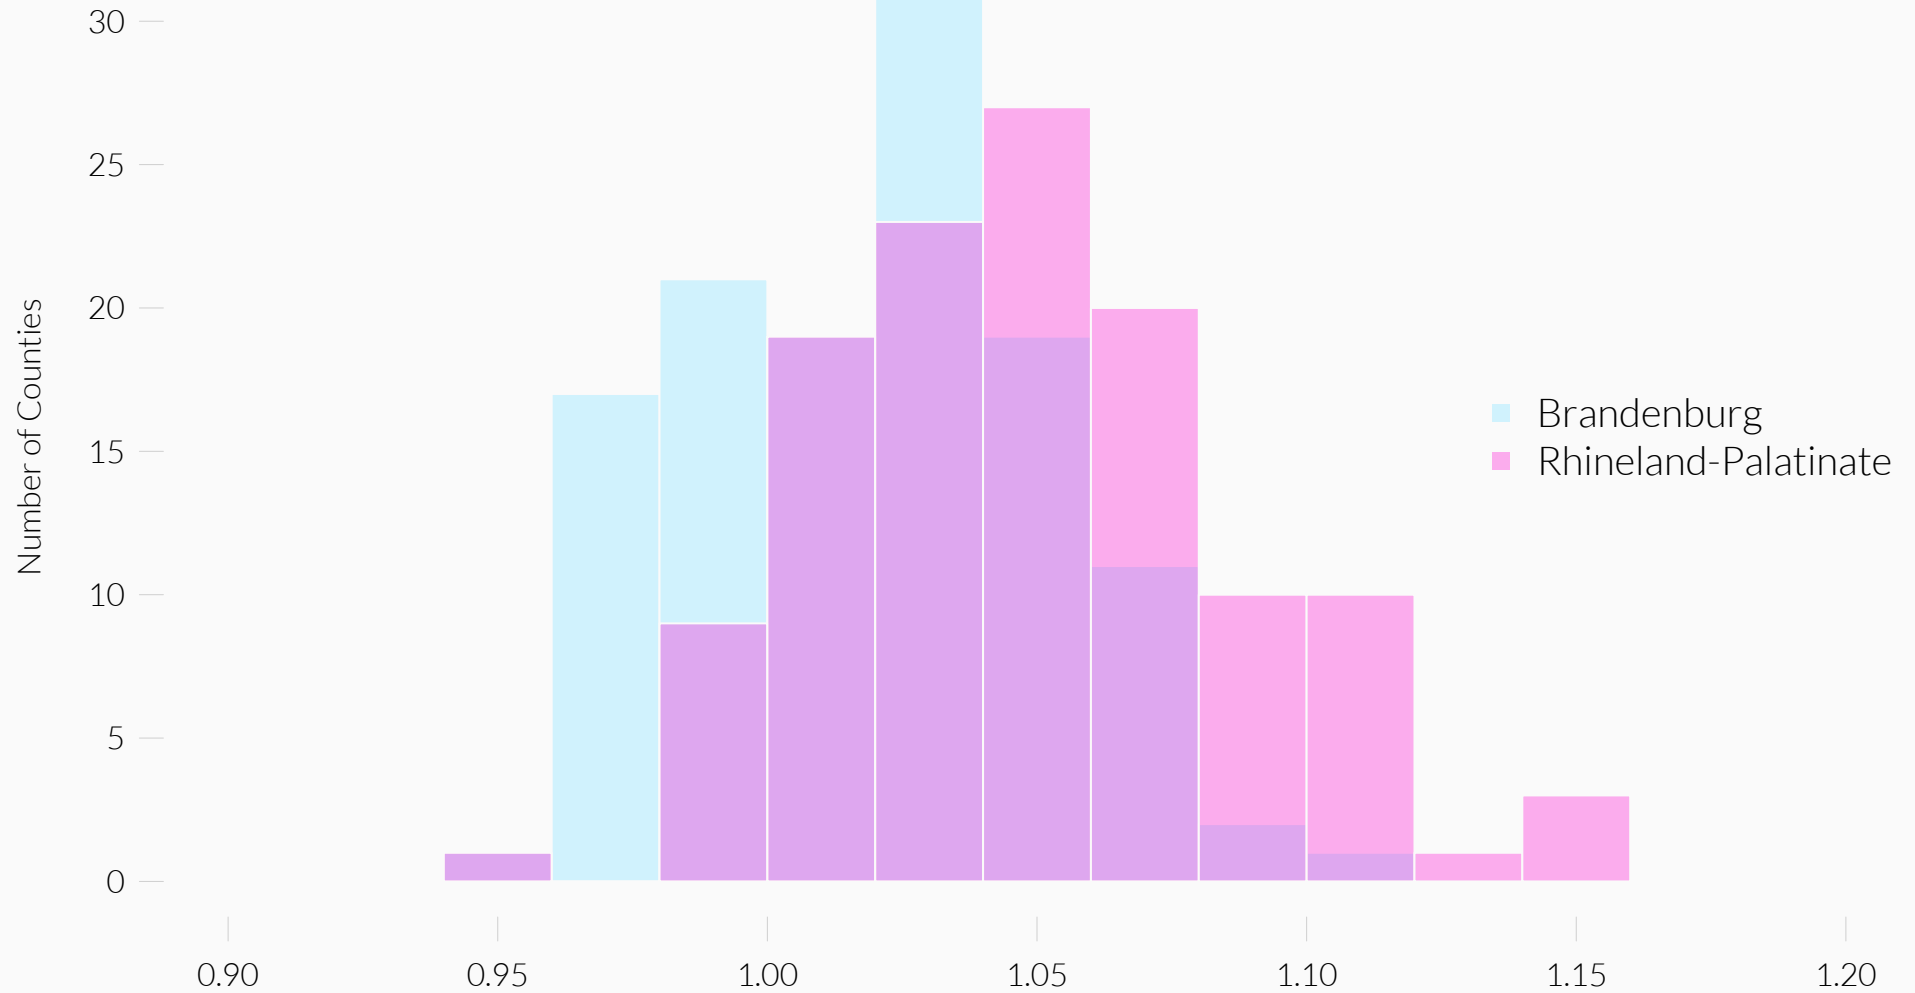

Distribution of Women-Men-Ratio

Brandenburg and Rhineland-Palatinate

Source: Bundeswahlleiter